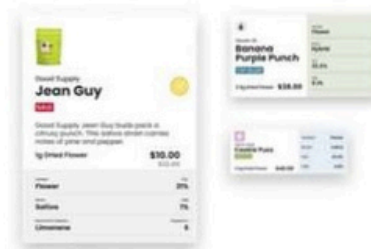

Seeker Vendor Partners

Menu management made easy

Product Cards coming soon
Finally a better way to manage price tags and strain cards

Print Menus

No more excel sheets.

Automate paper menu management with easy-to-read menus

Digital Menus

Automation meets flexibility.

Find out why BudSense is the fastest growing cannabis menu solution.

Banner participants receive up to 25% OFF

Need help? Our live support is always here for you!